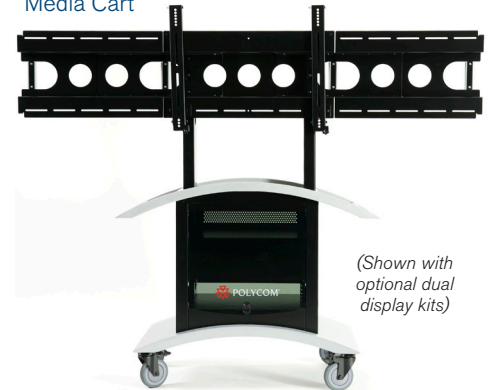

Polycom® Packaged Solutions Specifications

HDX Executive Collection Package Includes:

- Polycom HDX® 8000 codec, Polycom EagleEye™ camera, cable table top microphone array, and remote control
- Dual 50" 1080p plasma displays
- Pedestal mount with integrated speakers

Measurements, Weights and Electrical

- Dual Display Unit – 62" x 99" x 23" (H/W/D), 278.5 lbs, 11.5A

HDX Executive Collection

HDX Media Center

Media Cart Package Includes:

- Cart with universal single display mount, mounting hardware, casters
- Optional: dual display kit, 19" rack mount kit

Measurements and Weights

- Single mount cart – 53" x 36" x 24" (H/W/D), 126 lbs (without LCD)
- Dual mount cart – 55" x 79" x 24" (H/W/D), 135 lbs (without LCDs)

Media Cart

HDX Media Center Package Includes:

- Polycom HDX 8000 / 7000 / 6000 codec, Polycom EagleEye camera, cables, microphone, remote control, 120w Sound bar
- Single 50" plasma display
- Dual or single 42" LCD display(s)
- Pedestal mount

Measurements, Weights and Electrical