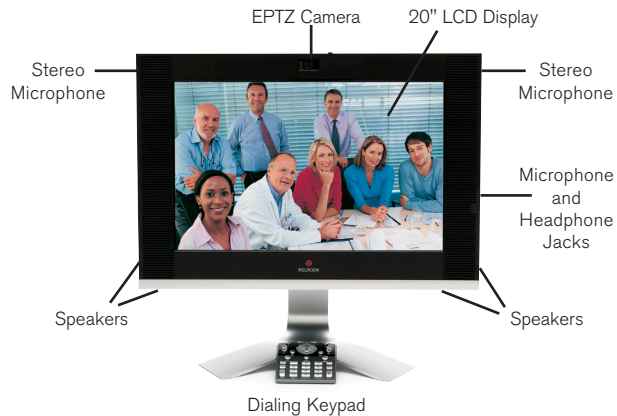

Video Standards & Protocols

- H.264
- H.263++
- H.261
- H.239 / People+Content
- H.263 & H.264 Video error concealment

People Video Resolution

- 720p, 30fps at 832 Kbps–4 Mbps (HDX 4002)
- 4SIF (704 x 480)/4CIF (704 x 576) at 256 Kbps–832 Kbp (HDX 4002)
- 4SIF (704 x 480)/4CIF (704 x 576) at 256 Kbps–4 Mbps (HDX 4001)
- SIF (352 x 240), CIF (352 x 288)
- QSIF (176 x 120), QCIF (176 x 144)

Supported PC Input Resolutions

- 1680 x 1050, 1280 x 1024, 1280 x 720, 1024 x 768, 800 x 600

Display

- 20.1" Widescreen LCD display
- 1680 x 1050 Native resolution
- 16:9 Aspect ratio

Camera

- 5 megapixel camera
- 1280 x 720 video capture resolution
- 65° FOV min
- 2X digital zoom
- EPTZ camera control
- Privacy shutter

Speakers

- Frequency range: 85Hz–20kHz
- Four built-in speakers

Audio Standards & Protocols

- Polycom StereoSurround™
- 22 kHz bandwidth with Polycom Siren™ 22
- 14 kHz bandwidth with Polycom Siren 14, G.722.1 Annex C
- 7 kHz bandwidth with G.722, G.722.1
- 3.4 kHz bandwidth with G.711, G.728, G.729A
- Automatic gain control
- Automatic noise suppression
- Instant adaptation echo cancellation
- Audio error concealment
- Headset input for privacy
- Keyboard noise reduction
- Live music mode

Polycom EMEA

270 Bath Road, Slough, Berkshire SL1 4DX, UK
T 0800 015 2882 | F +44 (0) 1753 723010
www.polycom.co.uk

Polycom Worldwide Headquarters

4750 Willow Road, Pleasanton, CA 94588
1.800.POLYCOM or +1.925.924.6000
www.polycom.com

Other ITU-Supported Standards

- H.221 communications
- H.224/H.281 far-end camera control
- H.323 Annex Q far-end camera control
- H.225, H.245, H.241, H.331
- H.239 dual stream
- H.231 in multipoint calls
- H.243 chair control
- H.460 NAT/firewall traversal
- BONDING, Mode 1

User Interface

- Directory services
- System management
  - Web-based
  - SNMP
  - Polycom Converged Management Application™
- CDR

- International languages (17)
- Wildcard language tool
- USB software update

Network

- Interfaces
  - 2-port 10/100 auto NIC switch, RJ45 connectors
  - RJ11 analog phone connector
- H.323 and/or SIP up to 4 Mbps
- RS232
  - Data pass-through
  - Closed caption

- H.320 (optional)
- Polycom Lost Packet Recovery™ (LPR™)
  - Reconfigurable MTU size (IP only)
- Microsoft® ICE support

Security

- Microsoft® Office Communications Server integration
- Secure Web
- Security mode
- AES FIPS 197, H.235V3 and H.233/234
- FIPS 140-2 Validation Certificate (#918)
- IPv6 (DISA)
- www.polycom.com/govcerts
- Secure password authentication

Options

- MPPlus internal multipoint software for up to 4 sites

Physical Characteristics

- HDX 4000 LCD with stand:
  - Display: 20.1" (H) x 21.9" (W) x 9.3" (D)
  - LCD: 20.1" diagonal
  - Stand: 12.8" (X) x 9.2" (D)
- HDX 4000 Base Box with removable stand:
  - 13.87" (H) x 5.08" (W) x 11" (D)