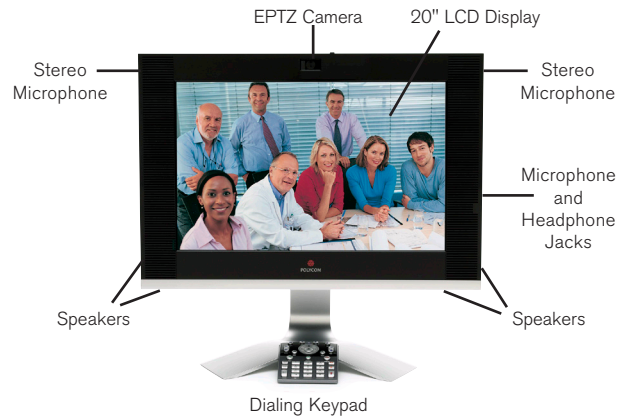

Video Standards & Protocols

- H.264
- H.263++
- H.261
- H.239 / People+Content
- H.263 & H.264 Video error concealment

People Video Resolution

- 720p, 30fps at 832 Kbps–4 Mbps (HDX 4002)
- 4SIF (704 x 480)/4CIF (704 x 576) at 256 Kbps–832 Kbp (HDX 4002)
- 4SIF (704 x 480)/4CIF (704 x 576) at 256 Kbps–4 Mbps (HDX 4001)
- SIF (352 x 240), CIF (352 x 288)
- QSIF (176 x 120), QCIF (176 x 144)

Supported PC Input Resolutions

- 1680 x 1050, 1280 x 1024, 1280 x 720, 1024 x 768, 800 x 600

Display

- 20.1" Widescreen LCD display
- 1680 x 1050 Native resolution
- 16:9 Aspect ratio

Camera

- 5 megapixel camera
- 1280 x 720 video capture resolution
- 65° FOV min
- 2X digital zoom
- EPTZ camera control
- Privacy shutter

Speakers

- Frequency range: 85Hz–20kHz
- Four built-in speakers

Audio Standards & Protocols

- Polycom StereoSurround™
- 22 kHz bandwidth with Polycom Siren™ 22
- 14 kHz bandwidth with Polycom Siren 14, G.722.1 Annex C
- 7 kHz bandwidth with G.722, G.722.1
- 3.4 kHz bandwidth with G.711, G.728, G.729A
- Automatic gain control
- Automatic noise suppression
- Instant adaptation echo cancellation
- Audio error concealment
- Headset input for privacy
- Keyboard noise reduction
- Live music mode

Polycom EMEA

270 Bath Road, Slough, Berkshire SL1 4DX, UK
T 0800 015 2882 | F +44 (0) 1753 723010
www.polycom.co.uk

Polycom Worldwide Headquarters

4750 Willow Road, Pleasanton, CA 94588
1.800.POLYCOM or +1.925.924.6000
www.polycom.com

Other ITU-Supported Standards

- H.221 communications
- H.224/H.281 far-end camera control
- H.323 Annex Q far-end camera control
- H.225, H.245, H.241, H.331
- H.239 dual stream
- H.231 in multipoint calls
- H.243 chair control
- H.460 NAT/firewall traversal
- BONDING, Mode 1

User Interface

- Directory services
- System management
  - Web-based
  - SNMP
  - Polycom Converged Management Application™
- CDR

- International languages (17)
- Wildcard language tool
- USB software update

Network

- Interfaces
  - 2-port 10/100 auto NIC switch, RJ45 connectors
  - RJ11 analog phone connector
- H.323 and/or SIP up to 4 Mbps
- RS232
  - Data pass-through
  - Closed caption

- H.320 (optional)
- Polycom Lost Packet Recovery™ (LPR™)
  - Reconfigurable MTU size (IP only)
- Microsoft® ICE support

Security

- Microsoft® Office Communications Server integration
- Secure Web
- Security mode
- AES FIPS 197, H.235V3 and H.233/234
- FIPS 140-2 Validation Certificate (#918)
- IPv6 (DISA)
- www.polycom.com/govcerts
- Secure password authentication

Options

- MPPlus internal multipoint software for up to 4 sites

Physical Characteristics

- HDX 4000 LCD with stand:
  - Display: 20.1" (H) x 21.9" (W) x 9.3" (D)
  - LCD: 20.1" diagonal
  - Stand: 12.8" (X) x 9.2" (D)
- HDX 4000 Base Box with removable stand:
  - 13.87" (H) x 5.08" (W) x 11" (D)